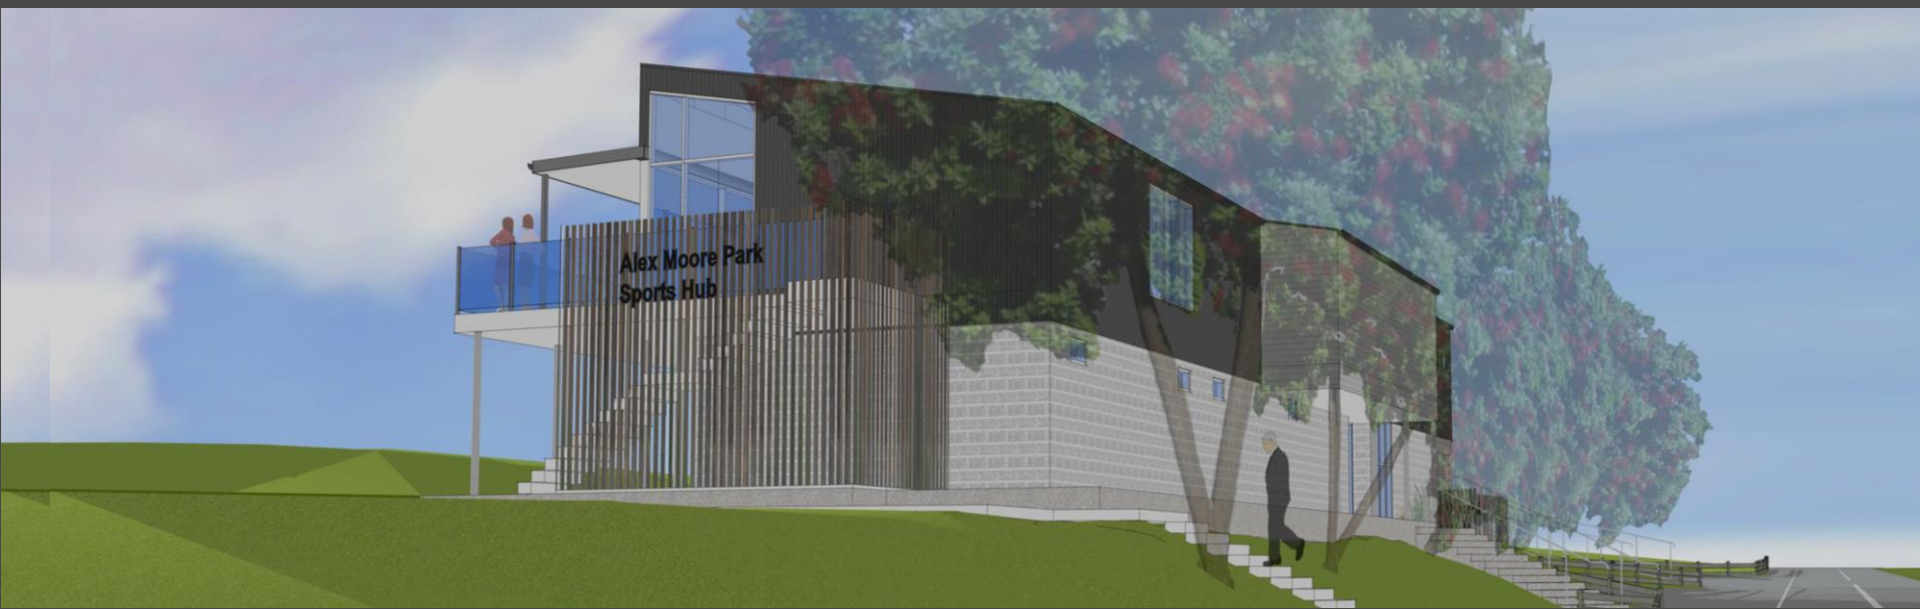

Alex Moore Park Sports Hub

6th August 2019

Absolutely Positively
Wellington City Council

Me Heke Ki Pōneke

**Absolutely Positively
Wellington City Council**

Me Heke Ki Pōneke

Site Plan

First Floor

Ground Floor